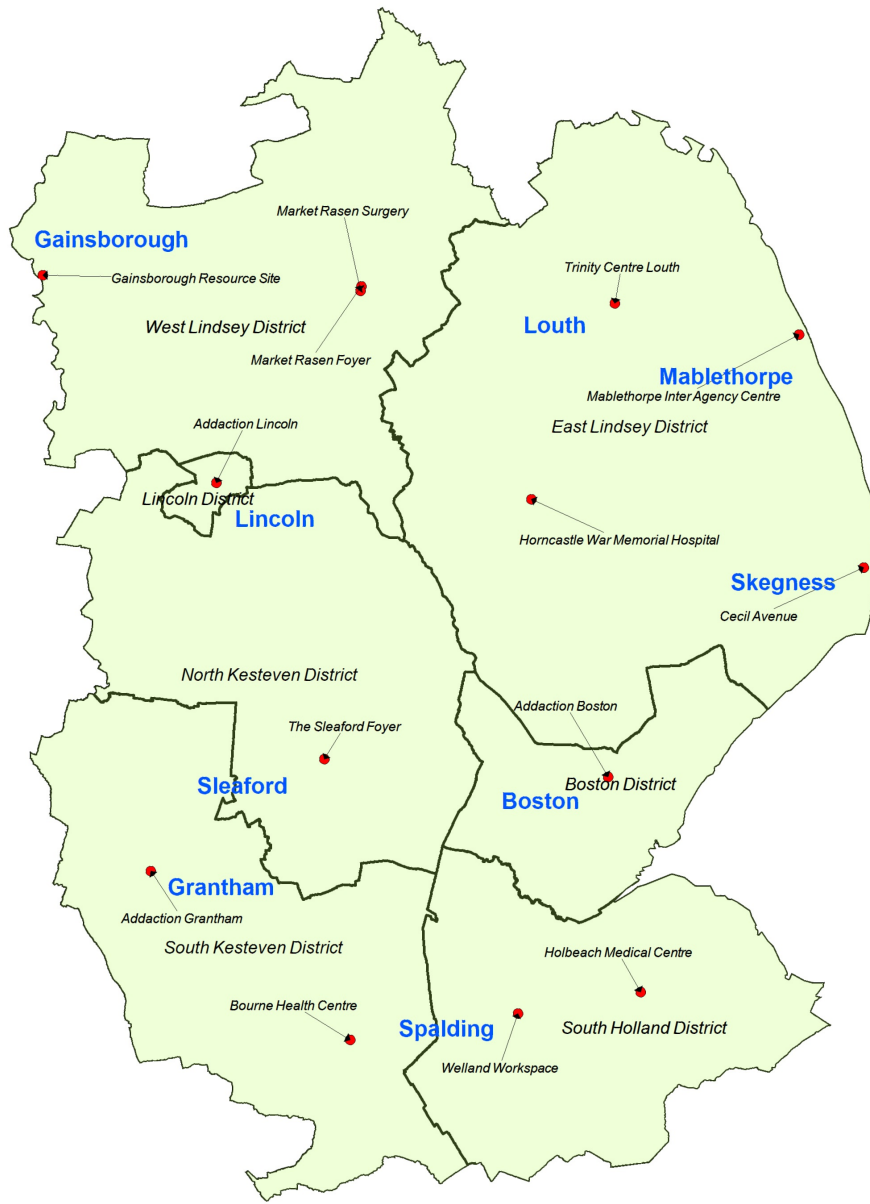

**Addaction Alcohol and Drug Resource Sites
Lincolnshire 2016/17**

© Crown Copyright and database right 2016. Ordnance Survey 100025370

This page is intentionally left blank